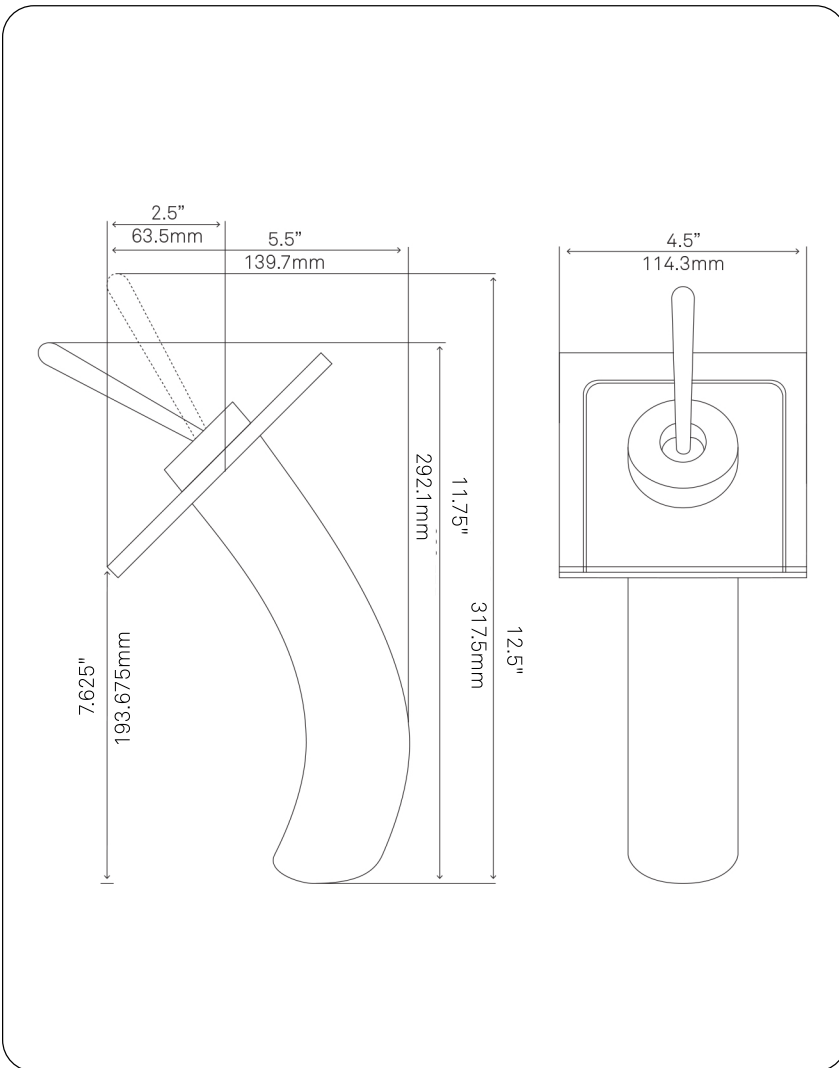

NOTES

Novatto reserves the right (1) to make changes in specifications and materials, and (2) to change or discontinue models, both without notice or obligation. Dimensions are for reference only, see www.Novatto.com for finish options and product availability.

Novatto Inc
TOLL FREE 844.404.4242
www.Novatto.com